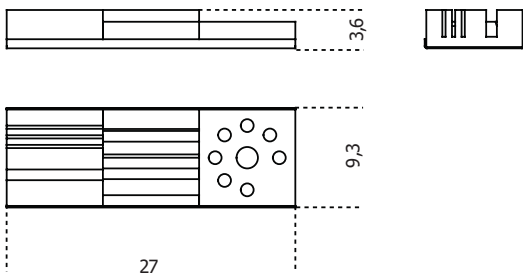

Desk Set

2019

Desk organizer in satin brass with three freestanding elements: a business card holder in Verde Alpi brushed marble, a calendar in black stained open pore ash and a 24mm pen holder in transparent glass.

Cm (L x W x H) Inches (L x W x H)
27 x 9.3 x 3.6 10³/₄ x 3³/₄ x 1¹/₂

Porta biglietti
Business card holder

Calendario
Calendar

Portapenne
Pen holder

Finishings

Marble

Verde Alpi

Glass